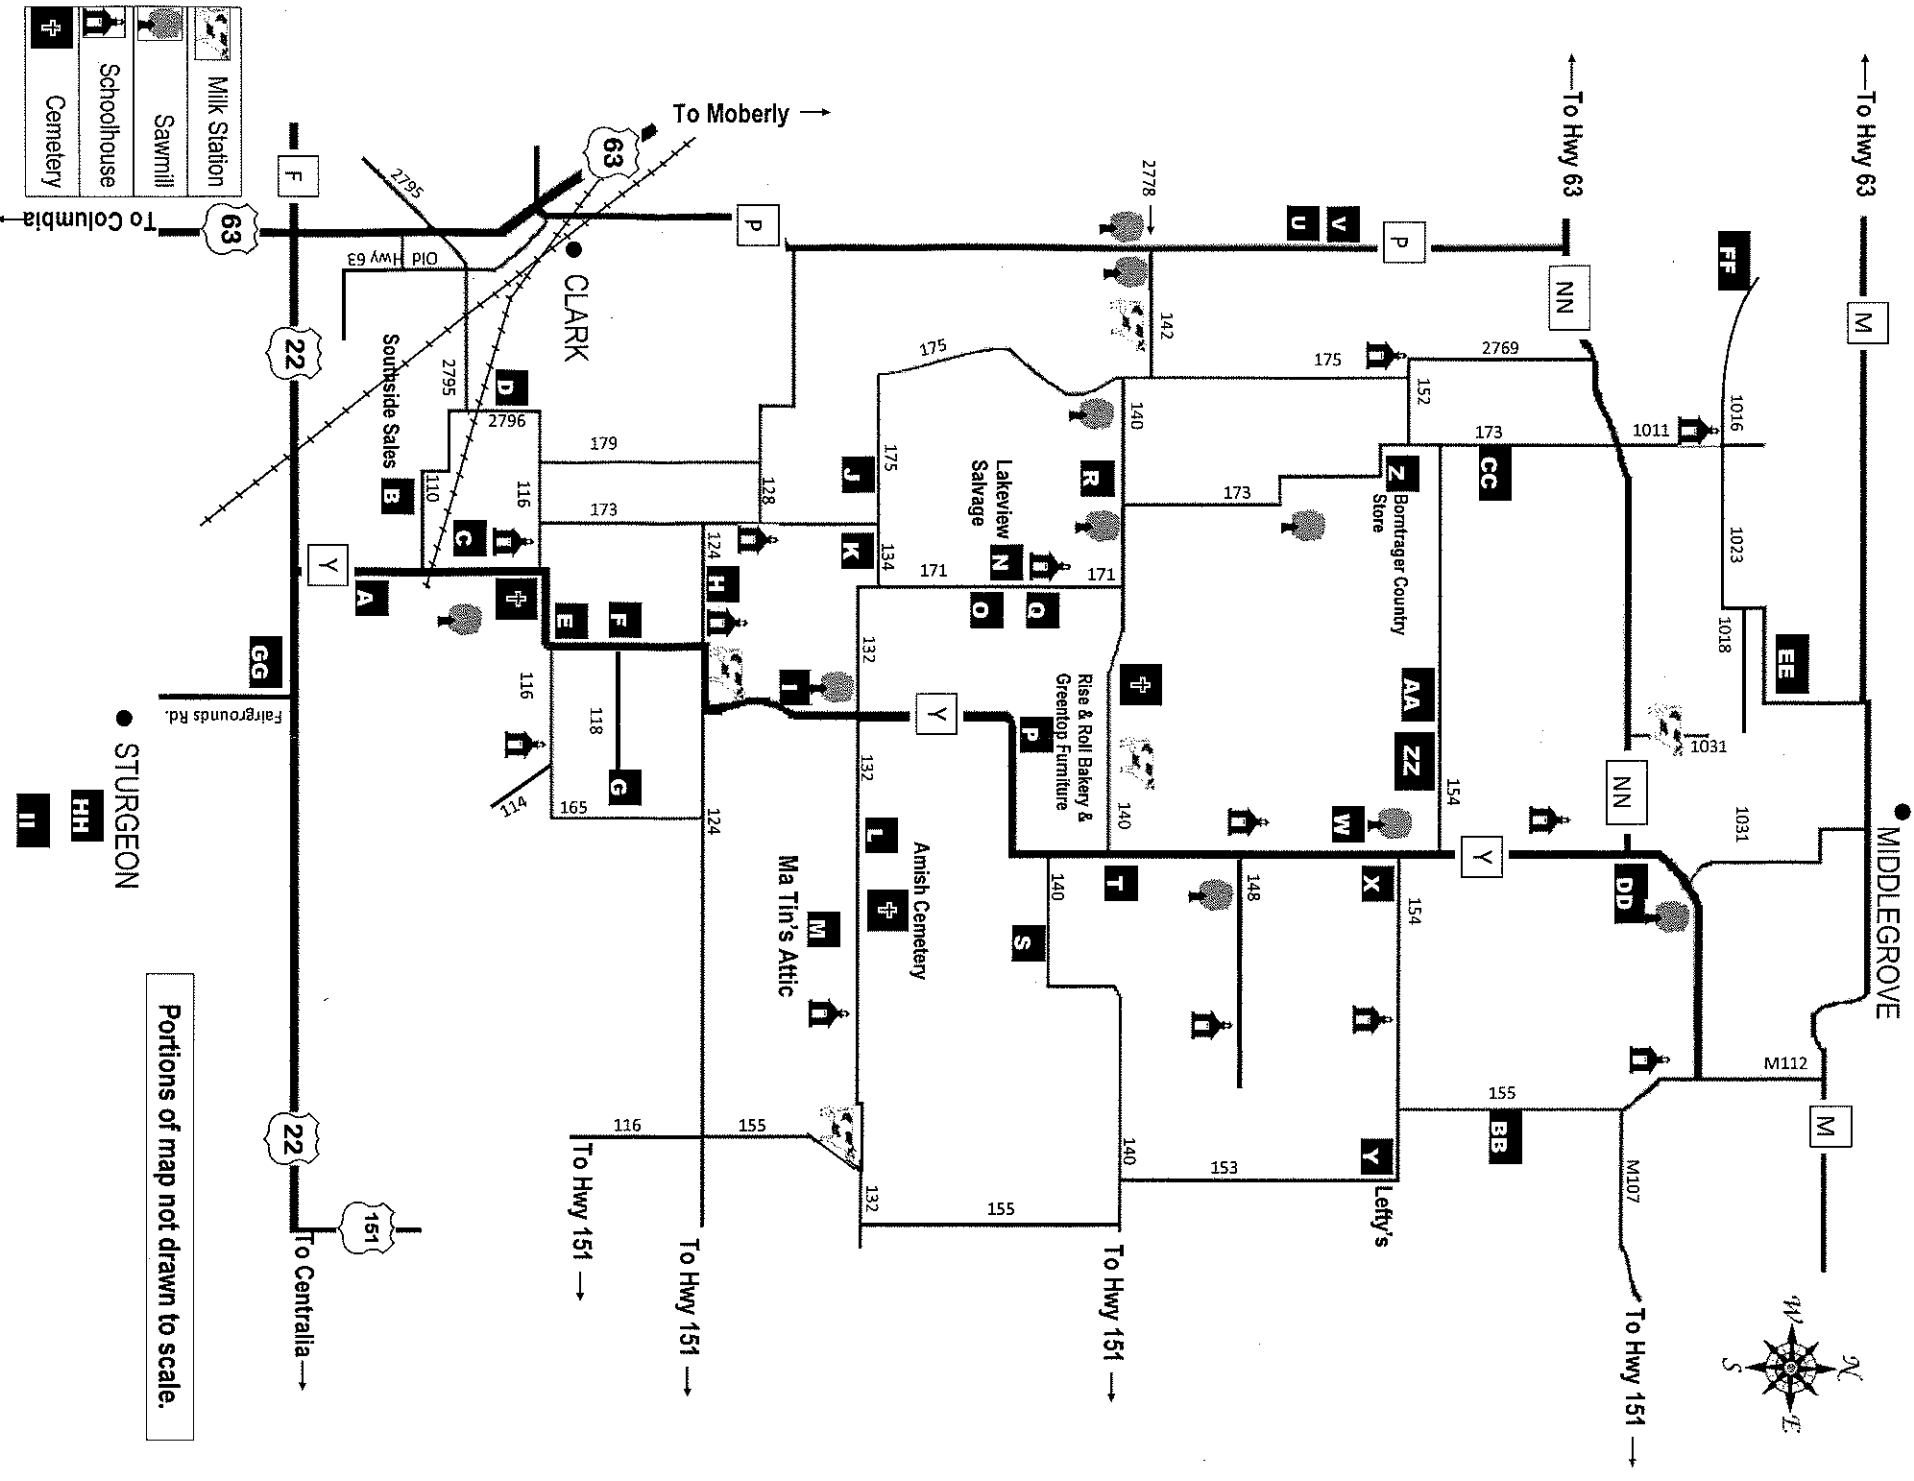

*Clark, Missouri Amish Community Map—Generously provided by Ma Tin's Attic*

- A JJ'S TARPS CUSTOM & REPAIRS
- B SOUTHSIDE SALES
- C AUDRAIN METALS
- D THE COUNTRY LIFE 101—Open by appointment only
- E COUNTRY CRAFT CABINETS
- F BORNRAGER'S PRODUCE
- G TERRY'S COUNTRY STORE—Open Mon-Fri
- H MILLER HARNESS SHOP
- I GRANDMA'S BAKERY
- J MARIE'S BAKERY & LEATHER SHOP
- K BUCKEYE'S CABINETS & FURNITURE
- L CEDAR LANE SHOENG SUPPLIES
- M MA TIN'S ATTIC—Open Saturdays, April thru December
- N LAKEVIEW SALVAGE STORE
- O YODER'S OAK FURNITURE & GREENHOUSE
- P GREEN TOP FURNITURE & RISE & ROLL BAKERY
- Q J & K CARRIAGE SHOP
- R YODER LUMBER YARD

- S CLARK PRODUCE SUPPLIES
- T CLARK PRODUCE AUCTION, LLC
- U COUNTRYSIDE CABINETS
- V FRONTIER LOG FURNITURE
- W QUILT SHOP
- X CARRIAGE SHOP
- Y LEFTY'S DRY GOODS STORE
- Z BORNRAGER COUNTRY STORE
- ZZ BEACHY'S SORGHUM MILL
- AA MID-MISSOURI WHEEL WORKS
- BB COUNTY LINE VARIETY STORE
- CC SHETTLER FEED & SUPPLY
- DD SHETTLER MOTOR SHOP
- EE CREBKSIDE MERCHANDISE (quilts & fabric)
- FF MILLER MODULAR LOG CABINS
- GG DOLLAR GENERAL (public restroom)
- HH THE BUZZ CAFÉ
- II CASEY'S GENERAL STORE (public restroom)

Portions of map not drawn to scale.